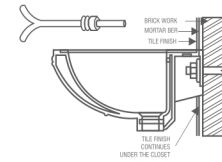

Single Bowl
Size : 24x18x9

Double Bowl
Size : 37x18x8

Single Bowl With Drain Bord
Size : 37x18x8

WALL HUNG BASIN

As per shown in the picture, the rag bolt must be grouted into the cement/concrete wall. The bolts must be fixed to the cement/concrete wall. Allow setting & checking than install it using nut and washer.