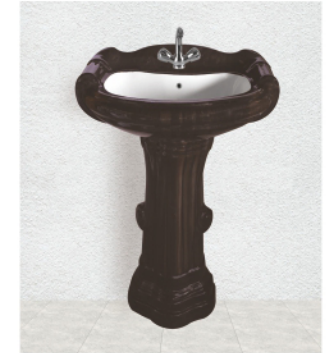

4002-Big Sterling Wooden - 2
Size : 635x450x960mm