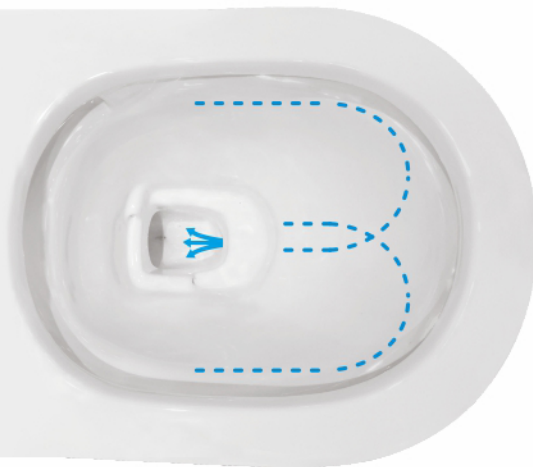

4005-Polo Wooden
Size : 580x430x870mm

BEGINNING OF A NEW ERA OF TECHNOLOGY

TORNADO FLUSHING

Rectangle Western Closet(WC) has two or more nozzles that create a centrifugal action. Where the water flows in anticlock wise with downward pressure. This cyclonic action reduces waste buildup and keep the WC cleaner. It is more effective in one flush than most toilets are with multiple flush. And water saving is more than 40% compared with traditional toilets.

TORNADO FLUSHING

SIPHONIC FLUSHING

SIPHONIC FLUSHING

A gravity flush system uses vacuum to pull waste from the toilet bowl through the trapway and into the outline. This is done by the shape of the trapway acting as a siphon. Siphonic toilets tend to have a cleaner bowl and are easier to clean.

RIMLESS

A rimless toilet is simply a toilet without a traditional rim. A direct flush technique shoots water around the edge of a smooth pan. As there is no rim, rimless toilets are easy to clean and more hygienic than a traditional toilet. It is far more powerful flush and more economical than traditional rimmed toilets.