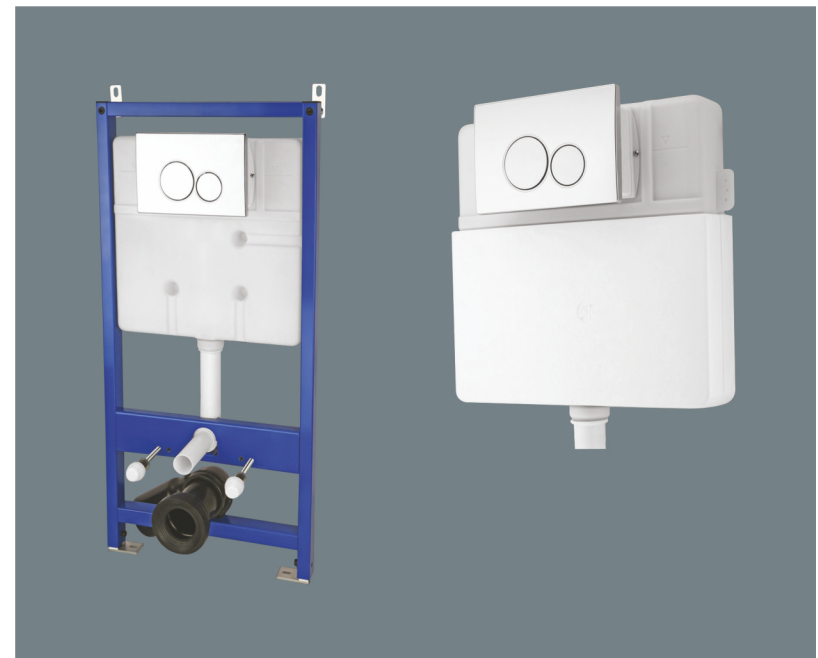

CONCEALED TANK
Model No. : 999 with Frame

Model No. : 999