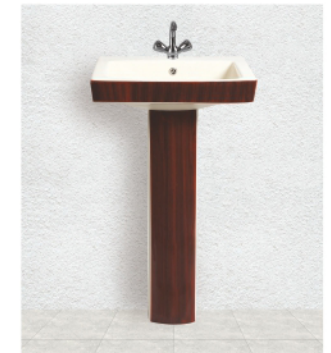

4011-Mini Polo Wooden
Size : 450x430x860mm

DESIGNER WASH BASIN PEDESTAL