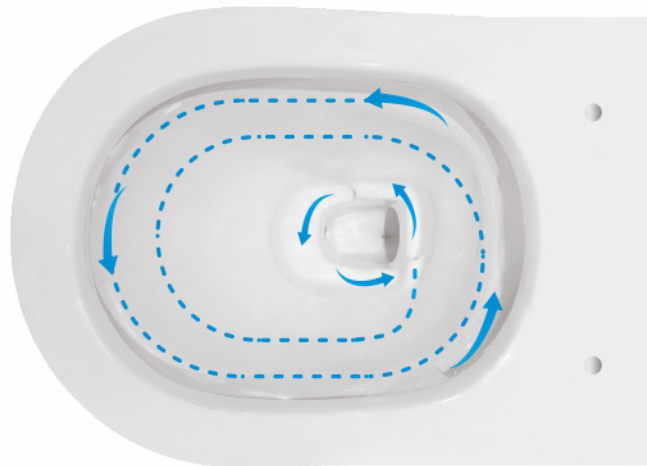

4005-Polo Red
Size : 580x430x870mm

4005-Polo Yellow
Size : 580x430x870mm

4005-Polo Aqua Green
Size : 580x430x870mm

4005-Polo Black
Size : 580x430x870mm

4005-Polo Burgundy
Size : 580x430x870mm

4005-Polo Coffee Brown
Size : 580x430x870mm

4005-Polo Wooden
Size : 580x430x870mm

BEGINNING OF A NEW ERA OF TECHNOLOGY

TORNADO FLUSHING

Rectangle Western Closet(WC) has two or more nozzles that create a centrifugal action. Where the water flows in anticlock wise with downward pressure. This cyclonic action reduces waste buildup and keep the WC cleaner. It is more effective in one flush than most toilets are with multiple flush. And water saving is more than 40% compared with traditional toilets.

RIMLESS

A rimless toilet is simply a toilet without a traditional rim. A direct flush technique shoots water around the edge of a smooth pan. As there is no rim, rimless toilets are easy to clean and more hygienic than a traditional toilet. It is far more powerful flush and more economical than traditional rimmed toilets.