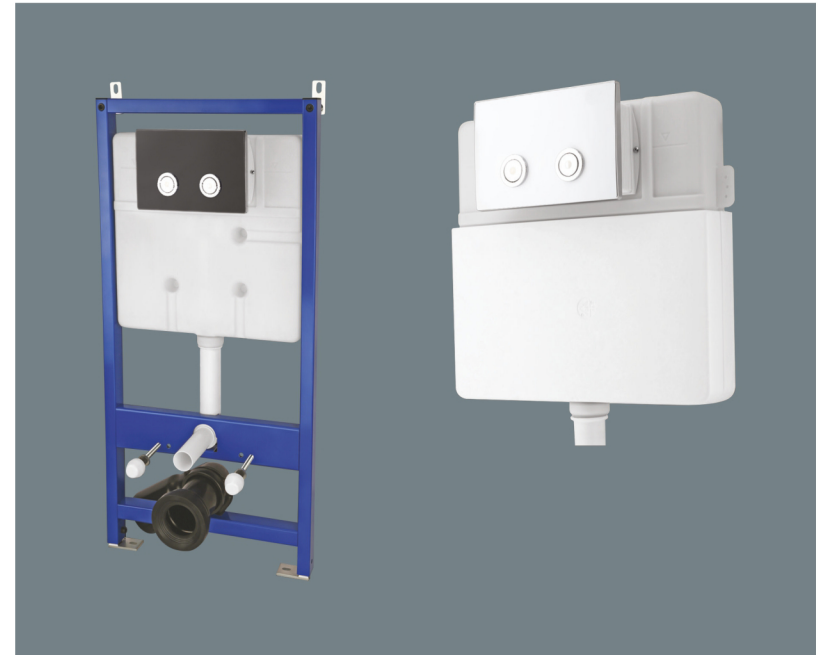

CONCEALED TANK

CONCEALED TANK PNEUMATIC
Model No. : 99 with Frame

Model No. : 99